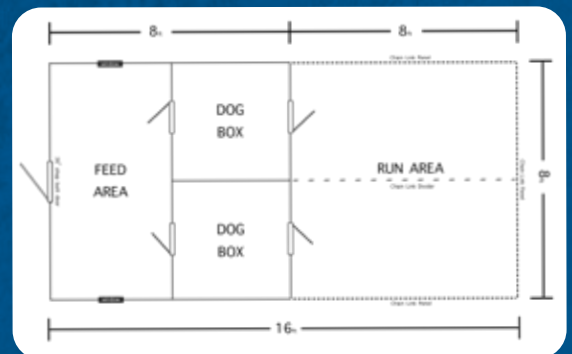

## Outdoor Single Dog Kennel

**8x12**

**\$6,380<sup>00</sup>**

W	x	L	Price	36 MO	48 MO	60 MO
8	x	12	\$6,380	\$295.37	\$265.83	\$236.30

*Taxes Additional*

**8x16**

**\$7,480<sup>00</sup>**

W	x	L	Price	36 MO	48 MO	60 MO
8	x	16	\$7,480	\$346.30	\$311.67	\$277.04

*Taxes Additional*